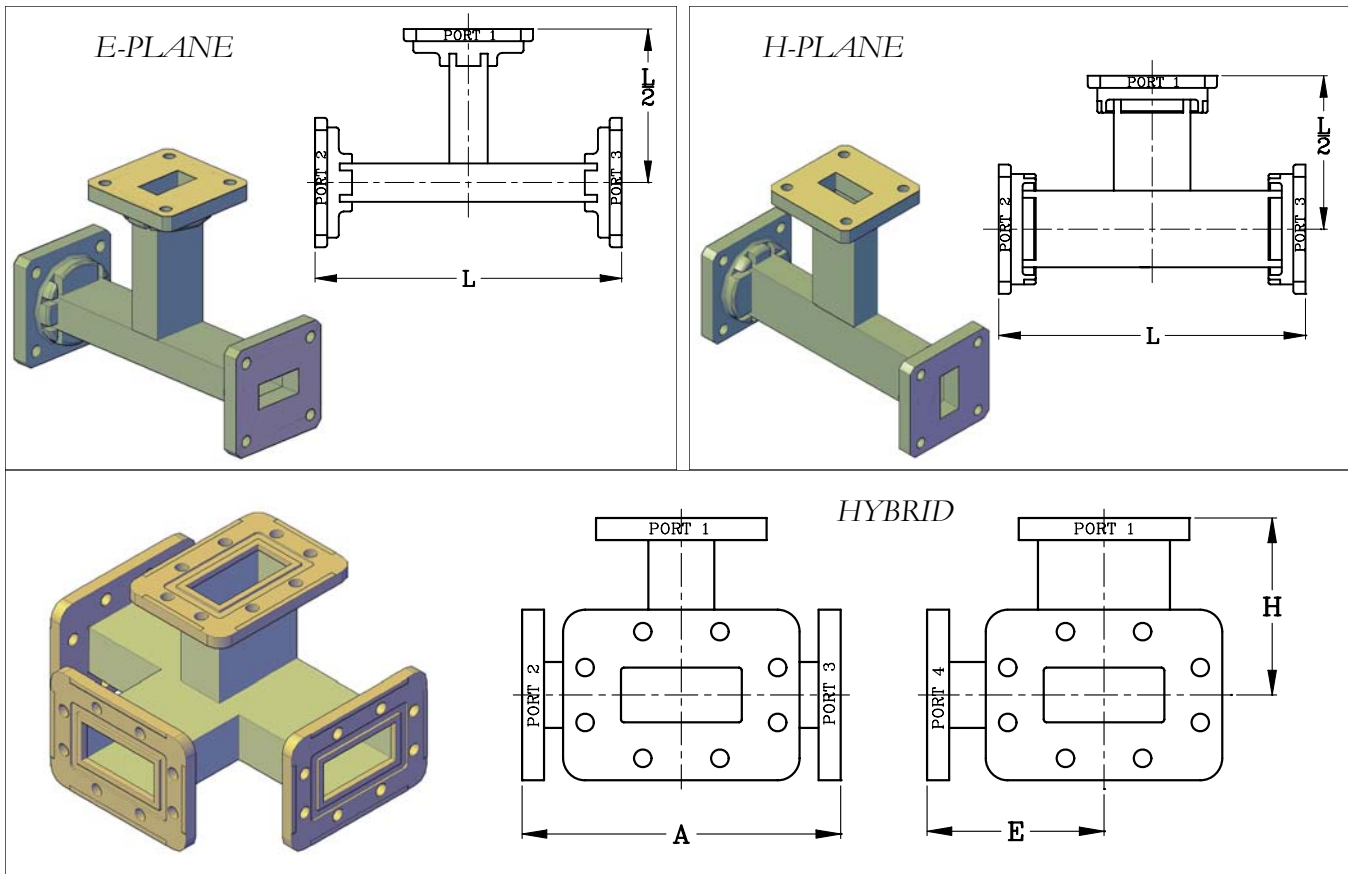

Rectangular Waveguide E-Plane (Series), H-Plane (Shunt), & Hybrid Tees

Space Machine offers a standard product line of waveguide tees covering waveguide sizes WR28 thru WR284. Additional sizes and configurations are available on request. For E and H plane tees please specify whether the tee is to be used as a combiner or divider. Over 20% bandwidth VSWR is 1.2:1 max for all ports, power split is $\pm 0.1\text{dB}$ and collinear arm isolation is 15 dB minimum. For hybrid tees, over 20% bandwidth VSWR is 1.2:1 max for all ports, power split is $\pm 0.1\text{dB}$ and E and H arm isolation is 30dB minimum. See next page for standard dimensions.

Ordering Information:

Waveguide Tee Hybrid, WR137, Bronze, CPRG Flange, Chromated, Paint Space Machine Gray.

Example part number:

<u>Ttt</u>	<u>wr</u>	<u>-m</u>	<u>f</u>	<u>-p</u>	<u>f</u>
THB	137	-B	04	-C	P

Series (TEP): E – Plane Tee
(THP): H – Plane Tee
(THB): Hybrid Tee

Waveguide Size (wr): WR28 thru WR284

Material (-m): A – Aluminum, B – Bronze, C - OFHC Copper, O – Other

Flange (f): See [Appendix G](#)